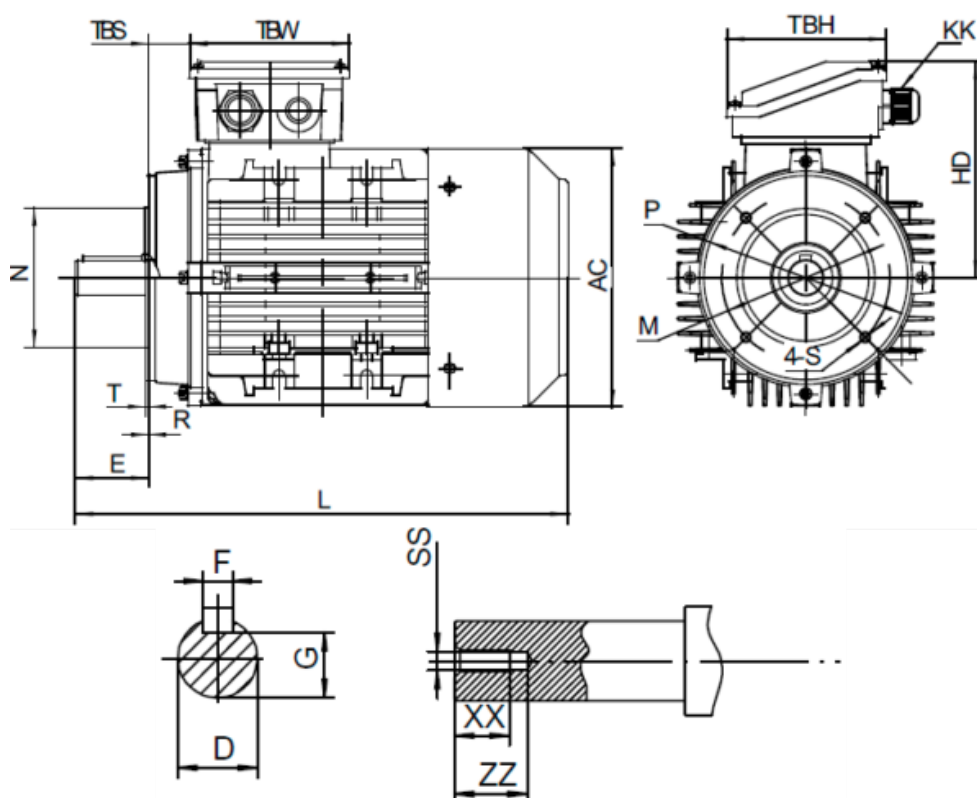

# Data Sheet

Article number: 25180110062540

Description: Kleedrive T3A 160L-6 11.0kw 900 rpm UL/CSA  
3x400/690V 50 HZ IP55 B14 Eff=90,3%

## Measures

AA = 314	L = 616/660	TBH = 148
AC = Ø314	M = Ø215	TBS = 64
AD = 391	N = Ø180	TBW = 148
D = Ø42	P = Ø250	XX = 36
E = 110	R = 0	ZZ = 45
F = 12	S = M12	
G = 37	SS = M16	
HD = 231	T = 4	